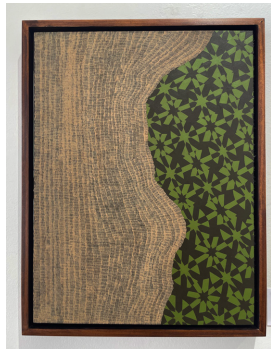

A veil of Mist

2025

Casein Tempera and Acrylic on wood panel

300mm x 400mm

sold